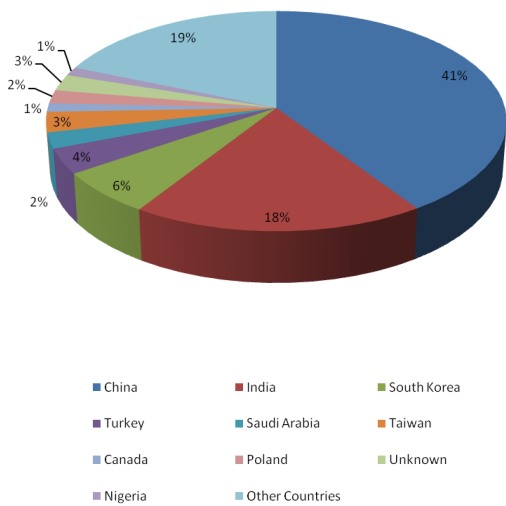

Rutgers University-Newark

International Student Statistics - Fall 2014

Total Number: 1114

Academic Levels

Fields of Study

From Over 70 Countries

Remarks:

* STEM Fields include: Science, Technology, Engineering and Mathematics

*OPT: Optional Practical Training (F1 students authorized to work for 12-29 months after graduation but still under Rutgers Newark's visa sponsorship).

* All numbers and charts are prepared by Rutgers-Newark OISS office. All rights reserved.