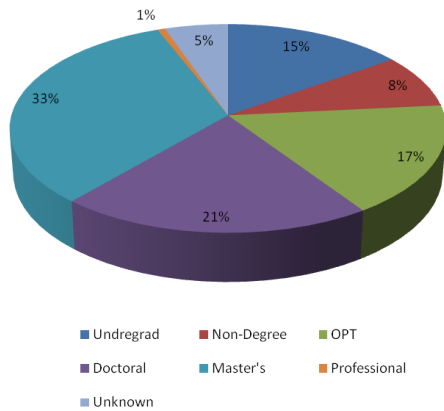

Rutgers University-Newark

International Student Statistics - Fall 2014

Total Number: 1114

Academic Levels

Fields of Study

From Over 70 Countries

Remarks:

* STEM Fields include: Science, Technology, Engineering and Mathematics

*OPT: Optional Practical Training (F1 students authorized to work for 12-29 months after graduation but still under Rutgers Newark's visa sponsorship).

* All numbers and charts are prepared by Rutgers-Newark OISS office. All rights reserved.