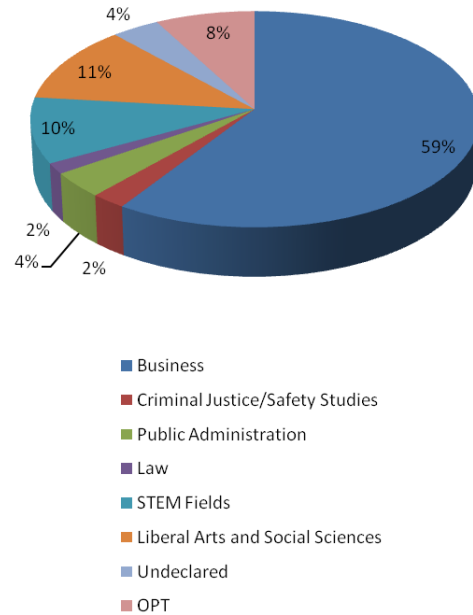

Rutgers University-Newark

International Student Statistics - Fall 2014

Total Number: 1114

Academic Levels

Fields of Study

From Over 70 Countries

Remarks:

* STEM Fields include: Science, Technology, Engineering and Mathematics

*OPT: Optional Practical Training (F1 students authorized to work for 12-29 months after graduation but still under Rutgers Newark's visa sponsorship).

* All numbers and charts are prepared by Rutgers-Newark OISS office. All rights reserved.