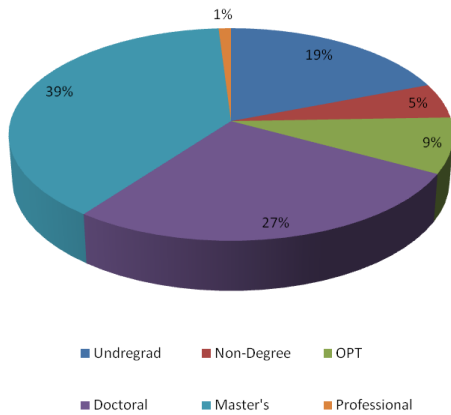

Rutgers University-Newark

International Student Statistics - Fall 2011

Total Number: 888

Academic Levels

Fields of Study

From Over 70 Countries

Remarks:

* STEM Fields include: Science, Technology, Engineering, and Mathematics

*OPT: Optional Practical (F1 students authorized to work for 12-29 months after graduation but still under Rutgers Newark's visa sponsorship).

* All numbers and charts are prepared by Rutgers-Newark OISS office. All rights reserved.