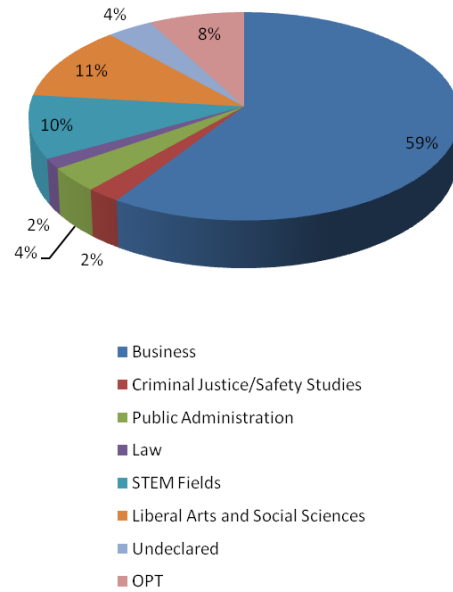

Rutgers University-Newark

International Student Statistics - Fall 2011

Total Number: 888

Academic Levels

Fields of Study

From Over 70 Countries

Remarks:

* STEM Fields include: Science, Technology, Engineering, and Mathematics

*OPT: Optional Practical (F1 students authorized to work for 12-29 months after graduation but still under Rutgers Newark's visa sponsorship).

* All numbers and charts are prepared by Rutgers-Newark OISS office. All rights reserved.