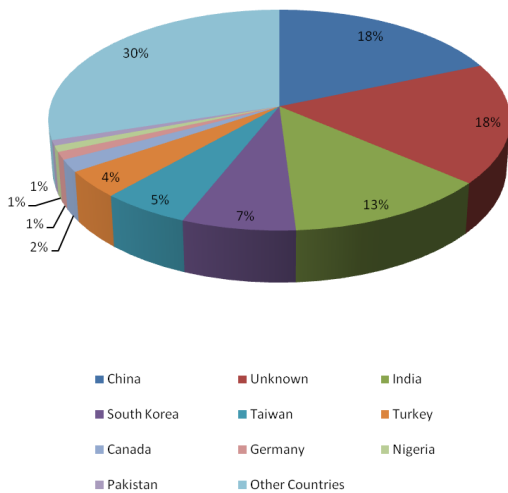

Rutgers University-Newark

International Student Statistics - Fall 2011

Total Number: 888

Academic Levels

Fields of Study

From Over 70 Countries

Remarks:

* STEM Fields include: Science, Technology, Engineering, and Mathematics

*OPT: Optional Practical (F1 students authorized to work for 12-29 months after graduation but still under Rutgers Newark's visa sponsorship).

* All numbers and charts are prepared by Rutgers-Newark OISS office. All rights reserved.