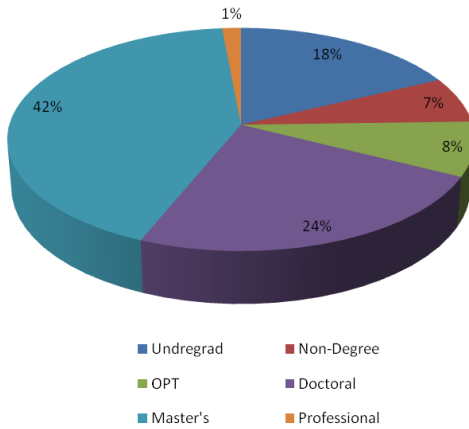

Rutgers University-Newark

International Student Statistics - Fall 2009

Total Number: 815

Academic Levels

Fields of Study

From Over 70 Countries

Remarks:

* STEM Fields include: Science, Technology, Engineering, and Mathematics

*OPT: Optional Practical (F1 students authorized to work for 12-29 months after graduation but still under Rutgers Newark's visa sponsorship).

* All numbers and charts are prepared by Rutgers-Newark OISS office. All rights reserved.