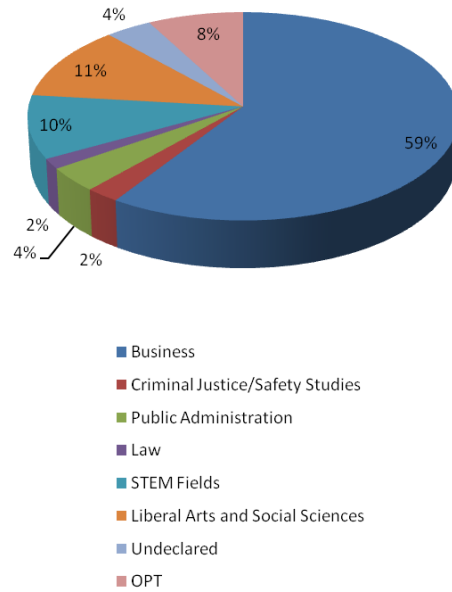

Rutgers University-Newark

International Student Statistics - Fall 2009

Total Number: 815

Academic Levels

Fields of Study

From Over 70 Countries

Remarks:

* STEM Fields include: Science, Technology, Engineering, and Mathematics

*OPT: Optional Practical (F1 students authorized to work for 12-29 months after graduation but still under Rutgers Newark's visa sponsorship).

* All numbers and charts are prepared by Rutgers-Newark OISS office. All rights reserved.