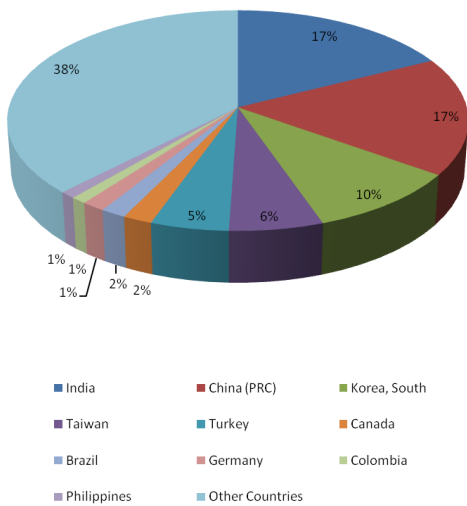

Rutgers University-Newark

International Student Statistics - Fall 2009

Total Number: 815

Academic Levels

Fields of Study

From Over 70 Countries

Remarks:

* STEM Fields include: Science, Technology, Engineering, and Mathematics

*OPT: Optional Practical (F1 students authorized to work for 12-29 months after graduation but still under Rutgers Newark's visa sponsorship).

* All numbers and charts are prepared by Rutgers-Newark OISS office. All rights reserved.