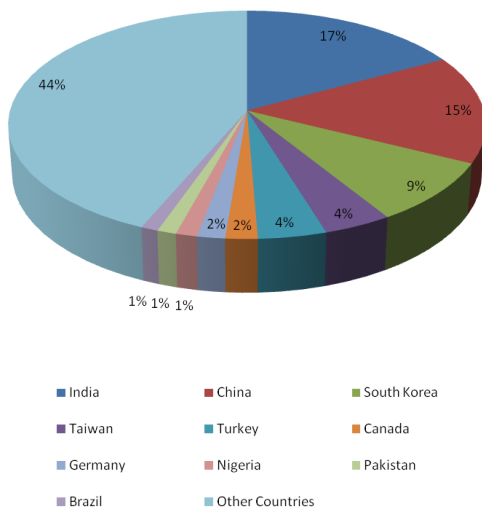

Rutgers University-Newark

International Student Statistics - Fall 2008

Total Number: 776

Academic Levels

Fields of Study

From Over 70 Countries

Remarks:

* STEM Fields include: Science, Technology, Engineering, and Mathematics

*OPT: Optional Practical (F1 students authorized to work for 12-29 months after graduation but still under Rutgers Newark's visa sponsorship).

* All numbers and charts are prepared by Rutgers-Newark OISS office. All rights reserved.