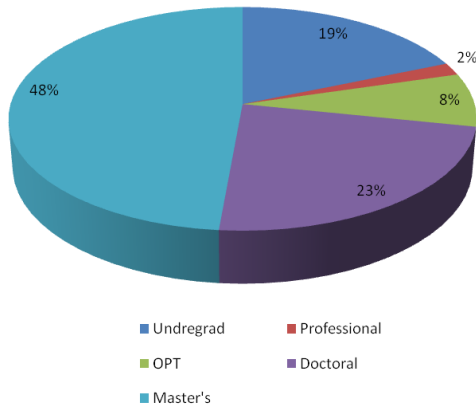

Rutgers University-Newark

International Student Statistics - Fall 2008

Total Number: 776

Academic Levels

Fields of Study

From Over 70 Countries

Remarks:

* STEM Fields include: Science, Technology, Engineering, and Mathematics

*OPT: Optional Practical (F1 students authorized to work for 12-29 months after graduation but still under Rutgers Newark's visa sponsorship).

* All numbers and charts are prepared by Rutgers-Newark OISS office. All rights reserved.