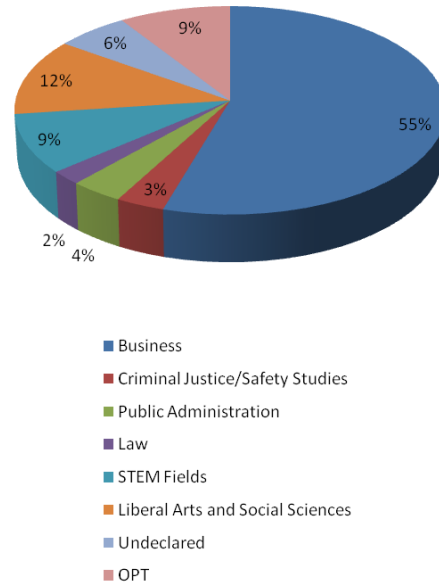

Rutgers University-Newark

International Student Statistics - Fall 2008

Total Number: 776

Academic Levels

Fields of Study

From Over 70 Countries

Remarks:

* STEM Fields include: Science, Technology, Engineering, and Mathematics

*OPT: Optional Practical (F1 students authorized to work for 12-29 months after graduation but still under Rutgers Newark's visa sponsorship).

* All numbers and charts are prepared by Rutgers-Newark OISS office. All rights reserved.